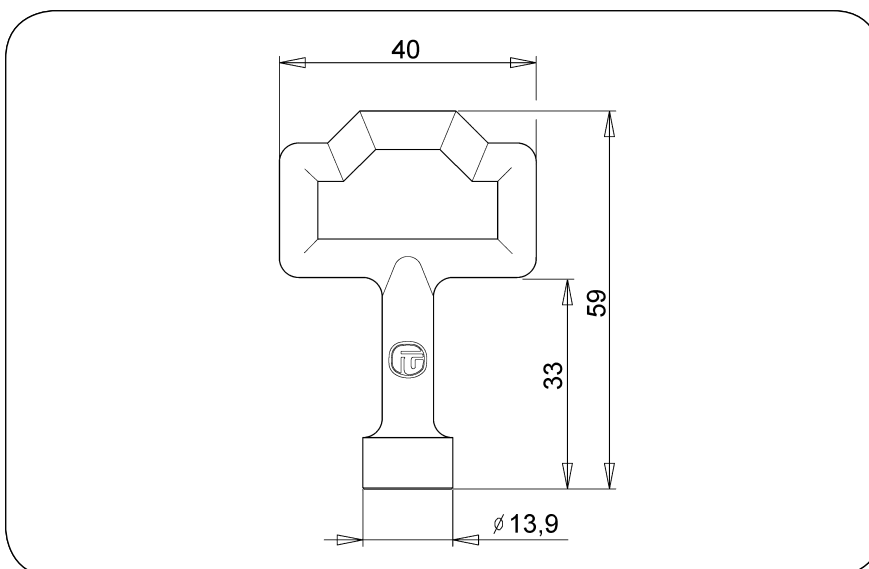

DATI TECNICI • TECHNICAL DATA • TECHNISCHE DATEN • DONNEES TECHNIQUES

GAMMA DEGLI INSERTI

INSERT • BETÄTIGUNGSEINSATZ • GAMME D'INSERT

INFORMAZIONI PER ORDINARE • INFORMATION TO ORDER • BESTELLINFORMATIONEN • INFORMATIONS POUR COMMANDER

Legenda • Legend • Legende • Legende

Consigliato - Recommended - Geraten - Reconnaté

A richiesta - On demand - Nach Anfrage - Sur demande

Non disponibile - Not available - Nicht verfügbar - Non disponible

TIPO - TYPE - TYP - TYPE

NQ

CHIAVE IN ZAMA PER QUADRI ELETTRICI - KEY IN NICKEL-PLATED ZINC DIE-CASTING ALLOY FOR SWITCHBOARDS

SCHLÜSSEL AUS VERNICKELTEM ZINKDRUCKGUSS FÜR SCHALTSCHRÄNKE - CLÉ EN ZAMAK NICKELÉ POUR ARMOIRES ELECTRIQUES

MATERIALE - MATERIAL - MATERIAL - MATÉRIEL

1

LEGA DI ZINCO NICHELATA - NICKEL-PLATED ZINC DIE CASTING ALLOY - VERNICKELTE ZINKDRUCKGUSS - ZAMAK NICKELE

TIPO INSERTO - INSERT - BETÄTIGUNGSEINSATZ - TYPES D'INSERTS

02	QUADRO 7 - SQUARE 7 - VIERKANT 7 - CARRÉ 7
04	TRIANGOLO 6,5 - TRIANGULAR 6,5 - DREIKANT 6,5 - TRIANGLE 6,5
05	TRIANGOLO 8 - TRIANGULAR 8 - DREIKANT 8 - TRIANGLE 8
06	DOPPIA ALETTA 3 - DOUBLE BIT 3 - DOPPELBART 3 - DOUBLE BARRE 3
08	4 TACCHE - CROWN TYPE - KRONENKONTUR - COURONNE
09	4 TACCHE DM - CROWN DM TYPE - KRONENKONTUR DM - COURONNE DM

NQ 1 - 00