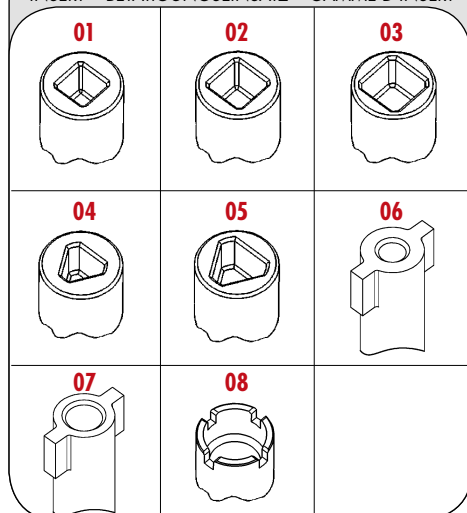

DATI TECNICI • TECHNICAL DATA • TECHNISCHE DATEN • DONNEES TECHNIQUES

GAMMA DEGLI INSERTI

INSERT • BETÄTIGUNGSEINSATZ • GAMME D'INSERT

INFORMAZIONI PER ORDINARE • INFORMATION TO ORDER • BESTELLINFORMATIONEN • INFORMATIONS POUR COMMANDER

Legenda • Legend • Legende • Legende

Consigliato - Recommended - Geraten - Recommandé

A richiesta - On demand - Nach Anfrage - Sur demande

Non disponibile - Not available - Nicht verfügbar - Non disponible

TIPO - TYPE - TYP - TYPE

NC

CHIAVE IN ZAMA PER QUADRI ELETTRICI - KEY IN NICKEL-PLATED ZINC DIE-CASTING ALLOY FOR SWITCHBOARDS

SCHLÜSSEL AUS VERNICKELTEM ZINKDRUCKGUSS FÜR SCHALTSCHRÄNKE - CLÉ EN ZAMAK NICKELÉ POUR ARMOIRES ELECTRIQUES

MATERIALE - MATERIAL - MATERIAL - MATÉRIEL

1

LEGA DI ZINCO CROMATA - CHROMIUM-PLATED ZINC DIE-CASTING ALLOY - ZINKDRUCKGUSS VERCHROMT - ZAMAK CHROME

2

LEGA DI ZINCO VERNICIATA NERA - BLACK PAINTED ZINC DIE-CASTING ALLOY - ZINKDRUCKGUSS SCHWARZ LACKIERT - ZAMAK VERNI NOIR

TIPO INSERTO - INSERT - BETÄTIGUNGSEINSATZ - TYPES D'INSERTS

01

QUADRO 6 - SQUARE 6 - VIERKANT 6 - CARRÉ 6

02

QUADRO 7 - SQUARE 7 - VIERKANT 7 - CARRÉ 7

03

QUADRO 8 - SQUARE 8 - VIERKANT 8 - CARRÉ 8

04

TRIANGOLO 6,5 - TRIANGULAR 6,5 - DREIKANT 6,5 - TRIANGLE 6,5

05

TRIANGOLO 8 - TRIANGULAR 8 - DREIKANT 8 - TRIANGLE 8

06

DOPPIA ALETTA 3 - DOUBLE BIT 3 - DOPPELBART 3 - DOUBLE BARRE 3

07

DOPPIA ALETTA 5 - DOUBLE BIT 5 - DOPPELBART 5 - DOUBLE BARRE 5

08

4 TACCHE - CROWN TYPE - KRONENKONTUR - COURONNE

NC

00