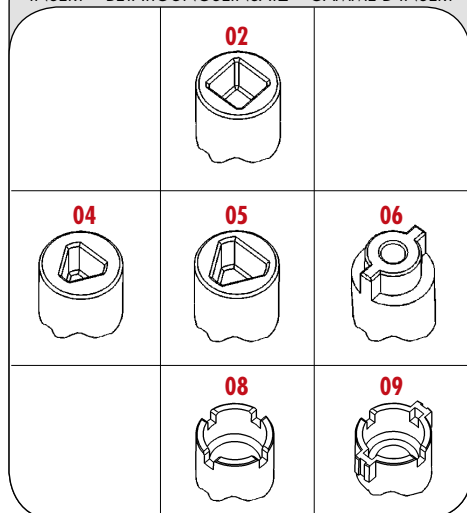

DATI TECNICI • TECHNICAL DATA • TECHNISCHE DATEN • DONNEES TECHNIQUES

GAMMA DEGLI INSERTI

INSERT • BETÄTIGUNGSEINSATZ • GAMME D'INSERT

INFORMAZIONI PER ORDINARE • INFORMATION TO ORDER • BESTELLINFORMATIONEN • INFORMATIONS POUR COMMANDER

Legenda • Legend • Legende • Legende

Consigliato - Recommended - Geraten - Reconnaté

A richiesta - On demand - Nach Anfrage - Sur demande

Non disponibile - Not available - Nicht verfügbar - Non disponible

TIPO - TYPE - TYP - TYPE

NQ

CHIAVE IN ZAMA PER QUADRI ELETTRICI - KEY IN NICKEL-PLATED ZINC DIE-CASTING ALLOY FOR SWITCHBOARDS

SCHLÜSSEL AUS VERNICKELTEM ZINKDRUCKGUSS FÜR SCHALTSCHRÄNKE - CLÉ EN ZAMAK NICKELÉ POUR ARMOIRES ELECTRIQUES

MATERIALE - MATERIAL - MATERIAL - MATÉRIEL

1

LEGA DI ZINCO NICHELATA - NICKEL-PLATED ZINC DIE CASTING ALLOY - VERNICKELTE ZINKDRUCKGUSS - ZAMAK NICKELE

TIPO INSERTO - INSERT - BETÄTIGUNGSEINSATZ - TYPES D'INSERTS

02	QUADRO 7 - SQUARE 7 - VIERKANT 7 - CARRÉ 7
04	TRIANGOLO 6,5 - TRIANGULAR 6,5 - DREIKANT 6,5 - TRIANGLE 6,5
05	TRIANGOLO 8 - TRIANGULAR 8 - DREIKANT 8 - TRIANGLE 8
06	DOPPIA ALETTA 3 - DOUBLE BIT 3 - DOPPELBART 3 - DOUBLE BARRE 3
08	4 TACCHE - CROWN TYPE - KRONENKONTUR - COURONNE
09	4 TACCHE DM - CROWN DM TYPE - KRONENKONTUR DM - COURONNE DM

NQ 1 - 00